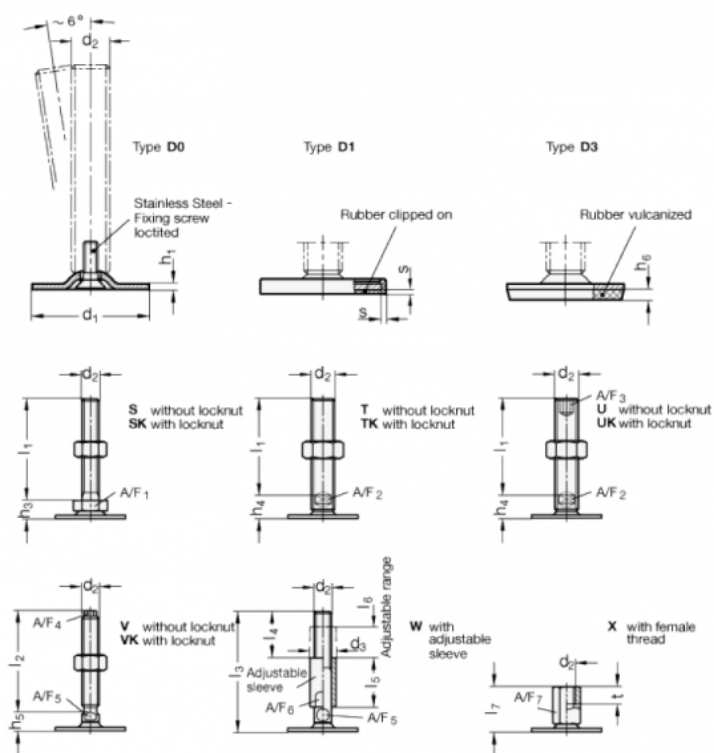

Article number: 204180M1060D1SK
 Description: E+G levelling foot
 GN 41-80-M10-60-D1-SK
 Note: SK With nut, External hexagon at the bottom

Measures

A/F1 = 17
 d1 = 80
 d2 = M10
 h1 = 3
 h3 = 11
 h6 =
 l1 = 60
 s = 2